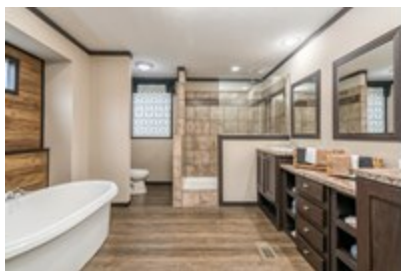

SOU011007ALAB

SOU011007ALAB Model number: 44PGH28643AH

4 beds • 2 baths • 1792 sq.ft. • 28' width • 64' depth

Our home building facilities invest in continuous product and process improvements. Plans, dimensions, features, materials, specifications and availability are subject to change without notice or obligation. Renderings and floor plans are representative likenesses of our homes and may differ from the actual homes. We invite you to tour a Home Center near you and inspect the highest value in quality housing available or call (985) 893-1043 to speak with a Home Consultant. Copyright 2017, CMH. All rights reserved.