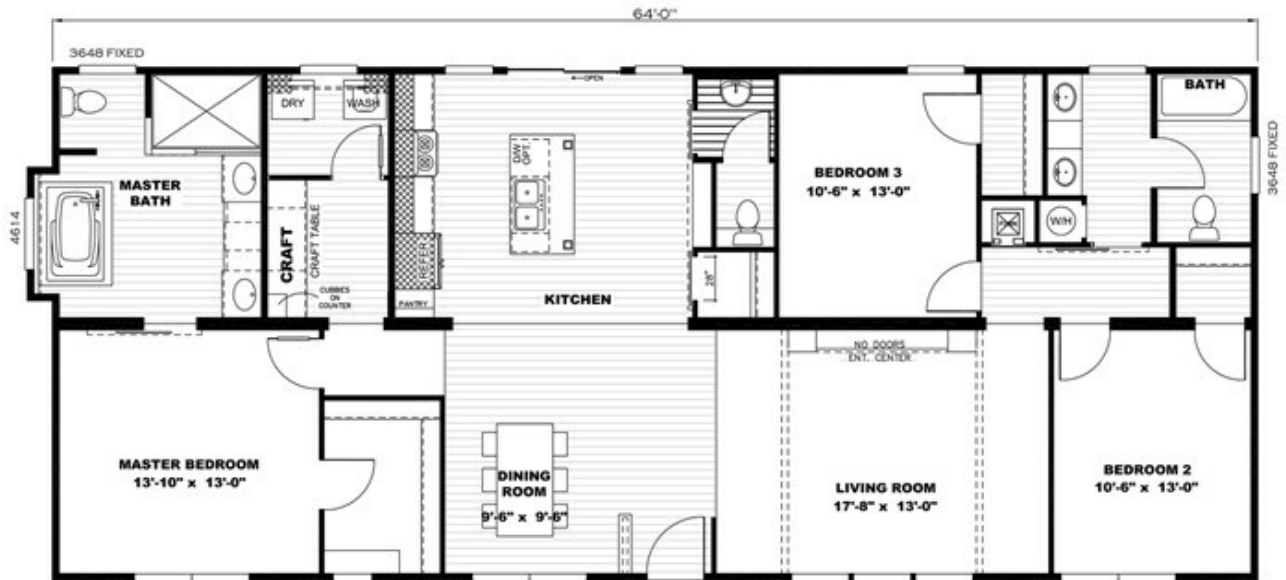

SOU011007ALAB

SOU011007ALAB Model number: 44PGH28643AH

4 beds • 2 baths • 1792 sq.ft. • 28' width • 64' depth

Our home building facilities invest in continuous product and process improvements. Plans, dimensions, features, materials, specifications and availability are subject to change without notice or obligation. Renderings and floor plans are representative likenesses of our homes and may differ from the actual homes. We invite you to tour a Home Center near you and inspect the highest value in quality housing available or call (985) 893-1043 to speak with a Home Consultant. Copyright 2017, CMH. All rights reserved.