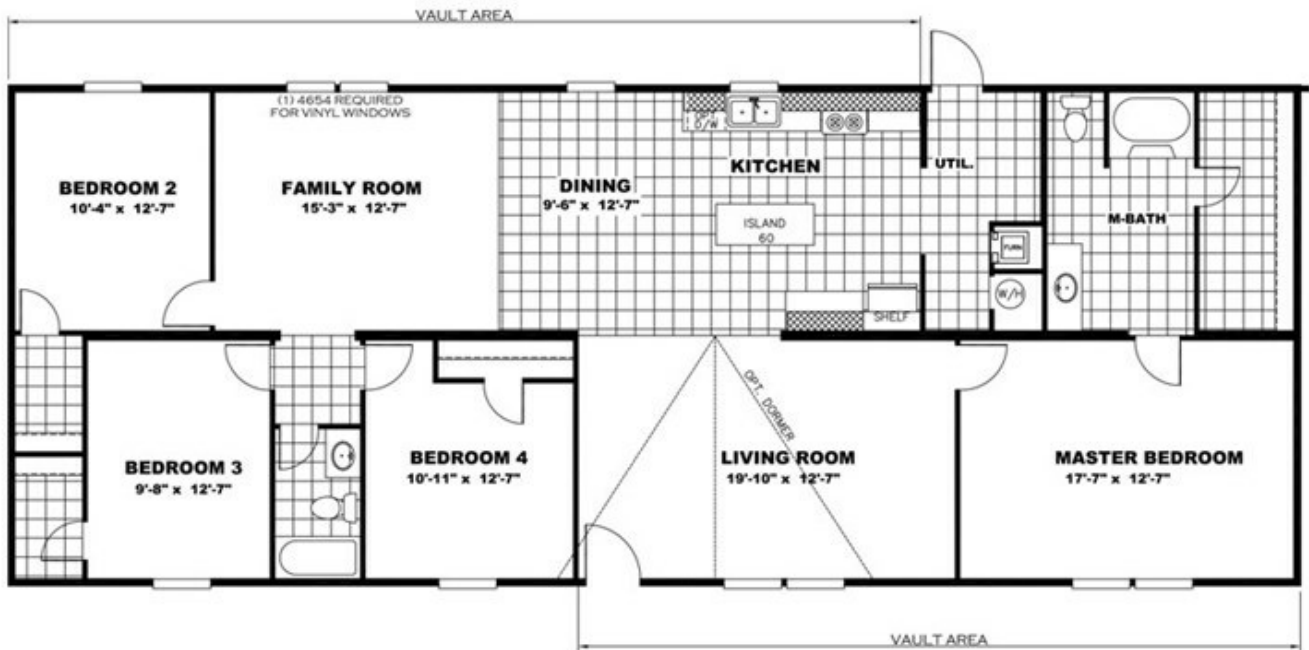

PRIDE

PRIDE Floor plan number: SA4075154ALAB

4 beds • 2 baths • 1904 sq.ft. • 28' width • 68' depth

Our home building facilities invest in continuous product and process improvements. Plans, dimensions, features, materials, specifications and availability are subject to change without notice or obligation. Renderings and floor plans are representative likenesses of our homes and may differ from the actual homes. We invite you to tour a Home Center near you and inspect the highest value in quality housing available or call (985) 893-1043 to speak with a Home Consultant. Copyright 2017, CMH. All rights reserved.