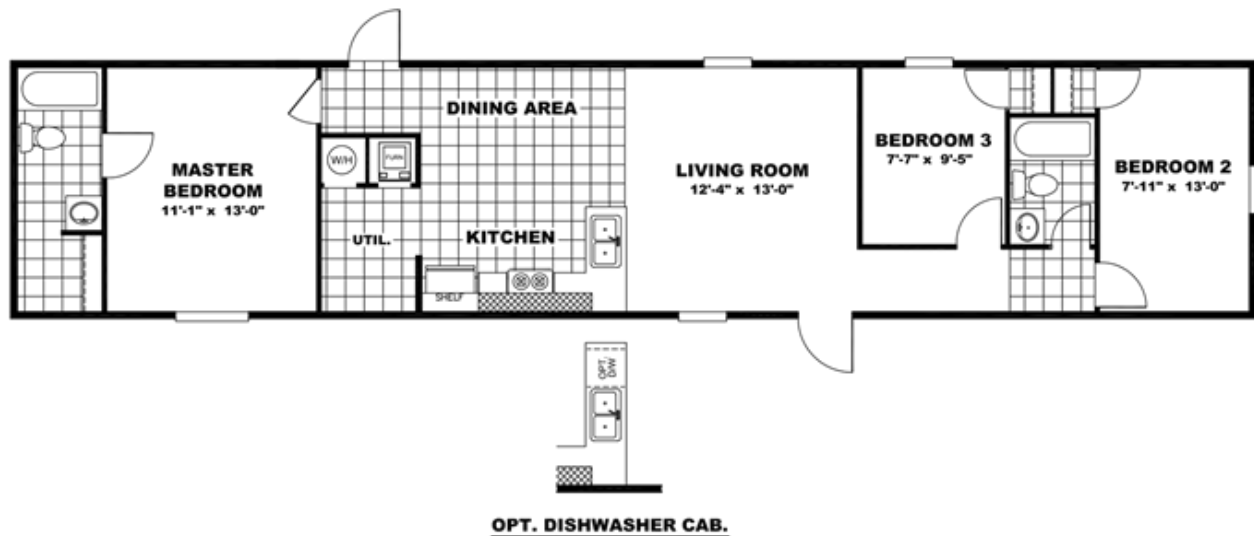

ELATION Model number: 42TRU14663AH18

3 beds • 2 baths • 924 sq.ft. • 14' width • 66' depth

Our home building facilities invest in continuous product and process improvements. Plans, dimensions, features, materials, specifications and availability are subject to change without notice or obligation. Renderings and floor plans are representative likenesses of our homes and may differ from the actual homes. We invite you to tour a Home Center near you and inspect the highest value in quality housing available or call (985) 893-1043 to speak with a Home Consultant. Copyright 2017, CMH. All rights reserved.