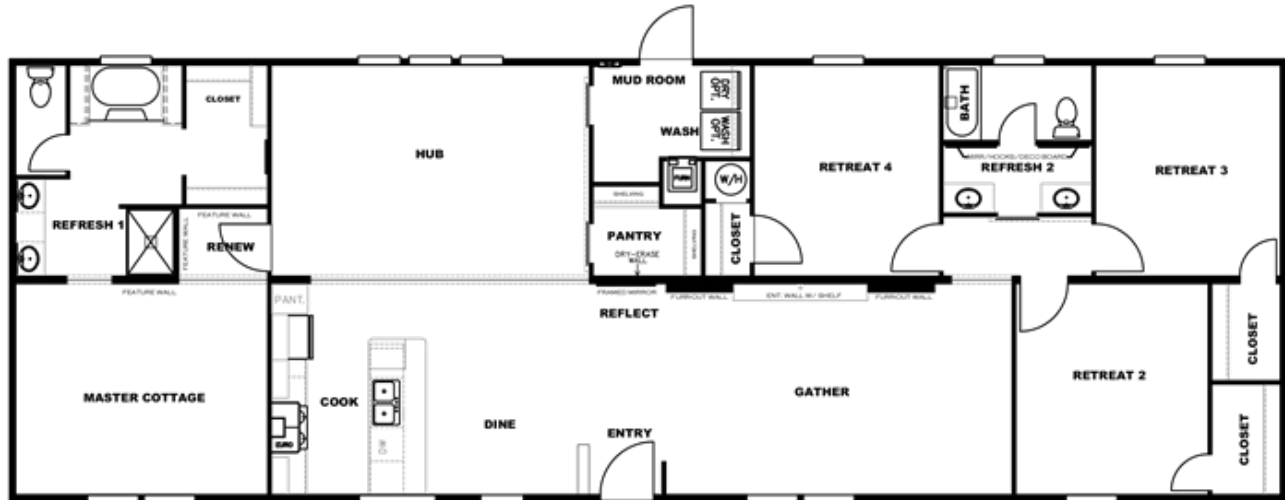

## THE BREEZE II

# THE BREEZE II

Model number: 41SSP28764EH

4 beds • 2 baths • 2128 sq.ft. • 28' width • 76' depth

Our home building facilities invest in continuous product and process improvements. Plans, dimensions, features, materials, specifications and availability are subject to change without notice or obligation. Renderings and floor plans are representative likenesses of our homes and may differ from the actual homes. We invite you to tour a Home Center near you and inspect the highest value in quality housing available or call (985) 893-1043 to speak with a Home Consultant. Copyright 2017, CMH. All rights reserved.